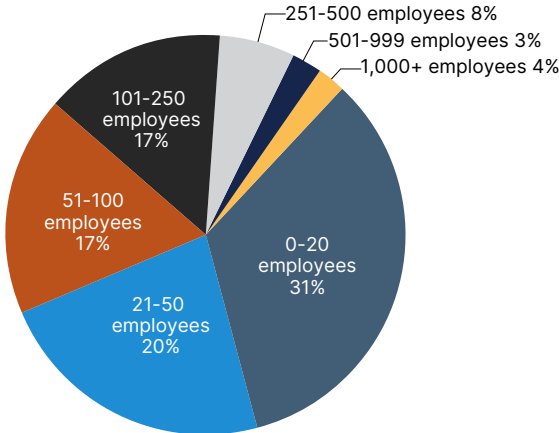

THE CALIFORNIA CHAMBER OF COMMERCE IS THE LARGEST BROAD-BASED BUSINESS ADVOCATE TO GOVERNMENT IN CALIFORNIA.

Membership represents one-quarter of the private sector jobs in California and includes firms of all sizes and companies from every industry within the state. Nearly 200 local

chambers of commerce are affiliated with the CalChamber, and are solid partners in CalChamber efforts to promote business-friendly policy.

MORE THAN TWO-THIRDS OF CALCHAMBER MEMBERS HAVE 100 OR FEWER EMPLOYEES

By Employer Size